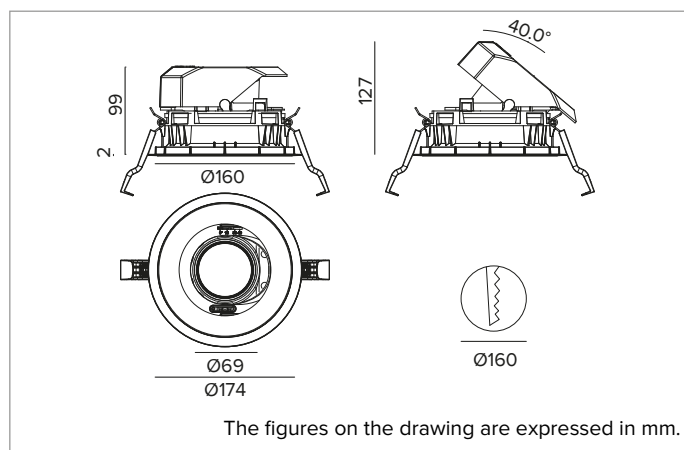

### Adjustable recessed LED projector in a trim version

	3000K	H(m)	D(m)	Emax(lx)		
	Ra90			21°		
	Fixture Power	34W	1	0.37	16210	
	Source Flux	4211lm	2	0.75	4053	
	Fixture Flux	2998lm	3	1.12	1801	
	Efficacy	88lm/W	4	1.50	1013	
TS1277	Imax=3849cd/klm	Imax	16210cd	5	1.87	648