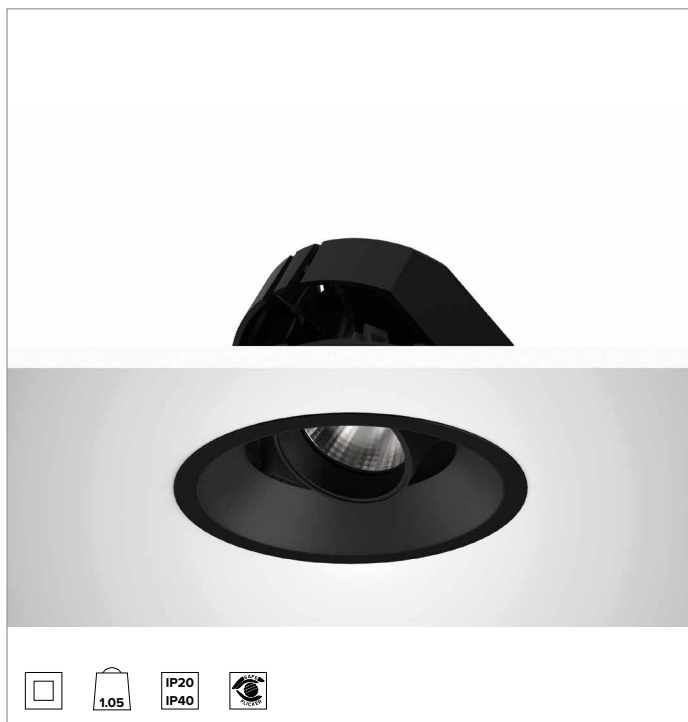

## 1T8626EL | CTEVO ARCHITECTURAL 160

### Adjustable recessed LED projector in a trim version

	3000K	H(m)	D(m)	Emax(lx)		
	Ra90			21°		
	Fixture Power	34W	1	0.37	16210	
	Source Flux	4211lm	2	0.75	4053	
	Fixture Flux	2998lm	3	1.12	1801	
	Efficacy	88lm/W	4	1.50	1013	
TS1277	Imax=3849cd/klm	Imax	16210cd	5	1.87	648